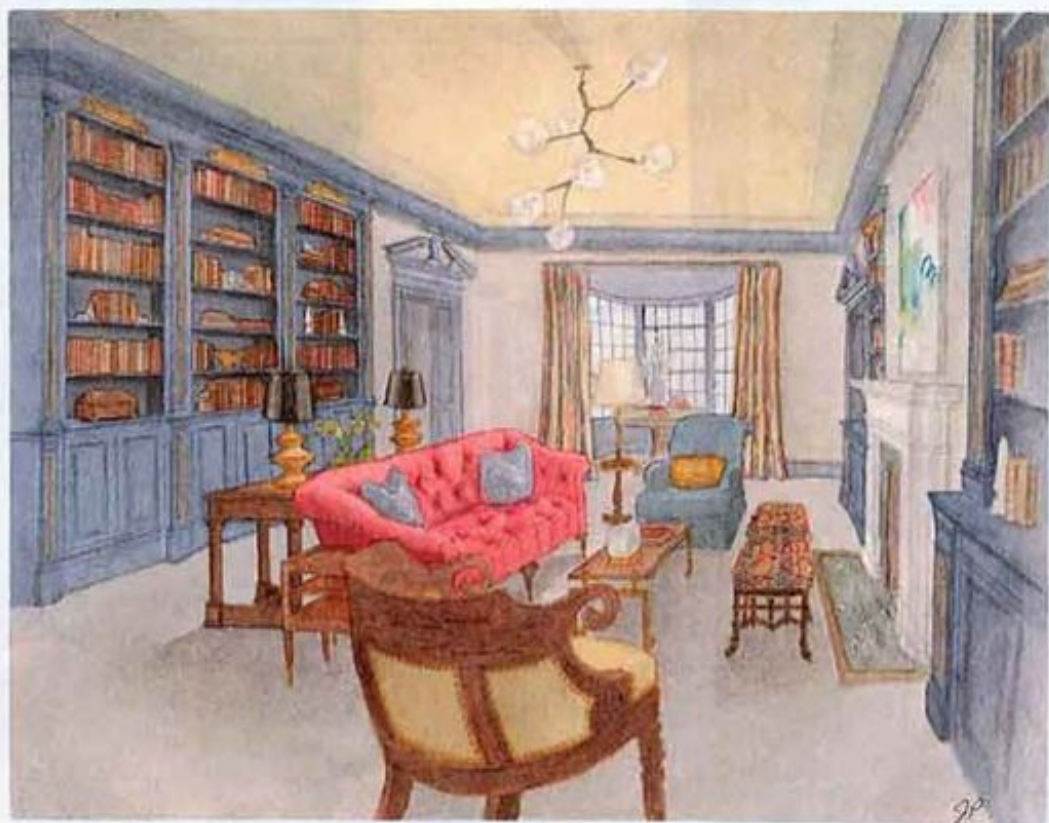

INSTANT ROOM

JOHN BOSSARD

This North Carolina-based designer feels that everyone needs a cozy spot to snuggle up with a good book.

Produced by CATHERINE LEE DAVIS

LAMP

"Like a Calder mobile, it brings an organic feeling to a very classical room."

BRANCHING BUBBLE CHANDELIER, 48" H X 59" L X 41" W, \$15,400. lindseyadelman.com.

PAINT

"The color is very livable and rich like lacquer. It makes the room feel snug but not at all small."

ESTATE EMULSION IN HAGUE BLUE NO. 30. farrow-ball.com.